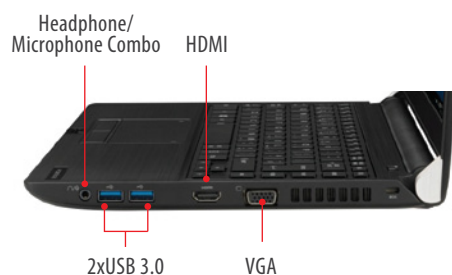

The NEW PORTÉGÉ A30 Series

Windows 10 Pro means business.

SPECIFICATIONS (Portégé A30-D)

CPU TECHNOLOGY	7th Generation Intel® Core™ i5-7200U processor (2.3GHz, up to 3.1GHz, 3M Cache) 7th Generation Intel® Core™ i7-7500U processor (2.7GHz, up to 3.5GHz, 4M Cache) 7th Generation Intel® Core™ i5-7300U vPRO processor (2.6GHz, up to 3.5GHz, 3M Cache) 7th Generation Intel® Core™ i7-7600U vPRO processor (2.8GHz, up to 3.9GHz, 4M Cache)
OPERATING SYSTEM	Windows 10 Professional 64-bit
CHIPSET	Integrated with the Processor
SYSTEM MEMORY	2 main memory slots, configurable up to max. 32 GB DDR4 2133MHz
DISPLAY	13.3" HD Anti-Glare LED Backlight TFT display (16:9), resolution 1,366 x 768 13.3" FHD Anti-Glare LED Backlight TFT display (16:9), resolution 1,920 x 1,080 13.3" FHD Anti-glare LED Backlight TFT display (16:9), with 10-finger capacitive touch support, resolution 1,920 x 1,080
GRAPHICS	Intel® HD Graphics 620
HARD DISK	500GB (7200rpm SATA) with shock absorbers | 1TB (5400rpm SATA) with shock absorbers 128GB, 256GB, 512GB m.2 SATA SSD
OPTICAL DISK DRIVE	DVD SuperMulti Drive or None
POINTING DEVICE	TouchPad with multi-gesture support, Tile Keyboard AccuPoint + ClickPad with Backlit Keyboard (Optional)
COMMUNICATIONS	Intel® Dual Band Wireless-AC 8265 802.11a/b/g/n/ac (2x2) WiFi and Bluetooth® 4.2 Combo, Intel® Ethernet Intel i219V Connection (10/100/1000Mbps) or Intel® Ethernet i219LM Connection with AMT (for vPRO models)
BUILT-IN CAMERA	Built-in HD Web Camera with Dual Microphone
SOUND SYSTEM	Stereo speakers enhanced with DTS Studio Sound™
INTERFACES	3xUSB 3.0 (1x Sleep&Charge), VGA, HDMI, headphone/microphone combo, SD Card Reader (supports SD, SDHC, SDXC, microSD with adaptor), Docking Connector
BATTERY TYPE	4-cell, 45Whr Li-Ion battery
AC ADAPTER	45W Universal AC Adaptor
SECURITY AND PROTECTION	Trusted Platform Module (TPM) 2.0, 3D HDD Protection (HDD models only), Fingerprint Reader (Optional), SmartCard Reader (Optional), Spill-resistant keyboard, Magnesium Cover, Cable lock port
PHYSICAL DIMENSIONS	316 x 229 x 22.4mm
WEIGHT	Starting from 1.27kg (without ODD), Starting from 1.4kg (with ODD)
WARRANTY	3-year carry-in International Limited Warranty (parts & labor), 1-year battery (carry-in)
ENVIRONMENT	EPEAT™ Gold, ENERGY STAR®, RoHS-compliant
RECOMMENDED OPTIONS & ACCESSORIES	Enhanced port replicator and Dynadocks

Actual features and specifications may vary, depending on configuration & local availability.

Contact our Enterprise Consultants: b2b@toshiba-asia.com

Visit www.pc.toshiba-asia.com