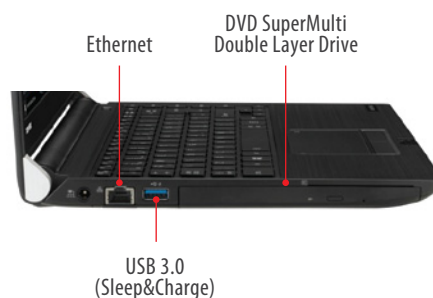

The NEW PORTÉGÉ A30 Series

Windows 10 Pro means business.

SPECIFICATIONS (Portégé A30-D)

CPU TECHNOLOGY	7th Generation Intel® Core™ i5-7200U processor (2.3GHz, up to 3.1GHz, 3M Cache) 7th Generation Intel® Core™ i7-7500U processor (2.7GHz, up to 3.5GHz, 4M Cache) 7th Generation Intel® Core™ i5-7300U vPRO processor (2.6GHz, up to 3.5GHz, 3M Cache) 7th Generation Intel® Core™ i7-7600U vPRO processor (2.8GHz, up to 3.9GHz, 4M Cache)
OPERATING SYSTEM	Windows 10 Professional 64-bit
CHIPSET	Integrated with the Processor
SYSTEM MEMORY	2 main memory slots, configurable up to max. 32 GB DDR4 2133MHz
DISPLAY	13.3" HD Anti-Glare LED Backlight TFT display (16:9), resolution 1,366 x 768 13.3" FHD Anti-Glare LED Backlight TFT display (16:9), resolution 1,920 x 1,080 13.3" FHD Anti-glare LED Backlight TFT display (16:9), with 10-finger capacitive touch support, resolution 1,920 x 1,080
GRAPHICS	Intel® HD Graphics 620
HARD DISK	500GB (7200rpm SATA) with shock absorbers | 1TB (5400rpm SATA) with shock absorbers 128GB, 256GB, 512GB m.2 SATA SSD
OPTICAL DISK DRIVE	DVD SuperMulti Drive or None
POINTING DEVICE	TouchPad with multi-gesture support, Tile Keyboard AccuPoint + ClickPad with Backlit Keyboard (Optional)
COMMUNICATIONS	Intel® Dual Band Wireless-AC 8265 802.11a/b/g/n/ac (2x2) WiFi and Bluetooth® 4.2 Combo, Intel® Ethernet Intel i219V Connection (10/100/1000Mbps) or Intel® Ethernet i219LM Connection with AMT (for vPRO models)
BUILT-IN CAMERA	Built-in HD Web Camera with Dual Microphone
SOUND SYSTEM	Stereo speakers enhanced with DTS Studio Sound™
INTERFACES	3xUSB 3.0 (1x Sleep&Charge), VGA, HDMI, headphone/microphone combo, SD Card Reader (supports SD, SDHC, SDXC, microSD with adaptor), Docking Connector
BATTERY TYPE	4-cell, 45Whr Li-Ion battery
AC ADAPTER	45W Universal AC Adaptor
SECURITY AND PROTECTION	Trusted Platform Module (TPM) 2.0, 3D HDD Protection (HDD models only), Fingerprint Reader (Optional), SmartCard Reader (Optional), Spill-resistant keyboard, Magnesium Cover, Cable lock port
PHYSICAL DIMENSIONS	316 x 229 x 22.4mm
WEIGHT	Starting from 1.27kg (without ODD), Starting from 1.4kg (with ODD)
WARRANTY	3-year carry-in International Limited Warranty (parts & labor), 1-year battery (carry-in)
ENVIRONMENT	EPEAT™ Gold, ENERGY STAR®, RoHS-compliant
RECOMMENDED OPTIONS & ACCESSORIES	Enhanced port replicator and Dynadocks

Actual features and specifications may vary, depending on configuration & local availability.

Contact our Enterprise Consultants: b2b@toshiba-asia.com

Visit www.pc.toshiba-asia.com